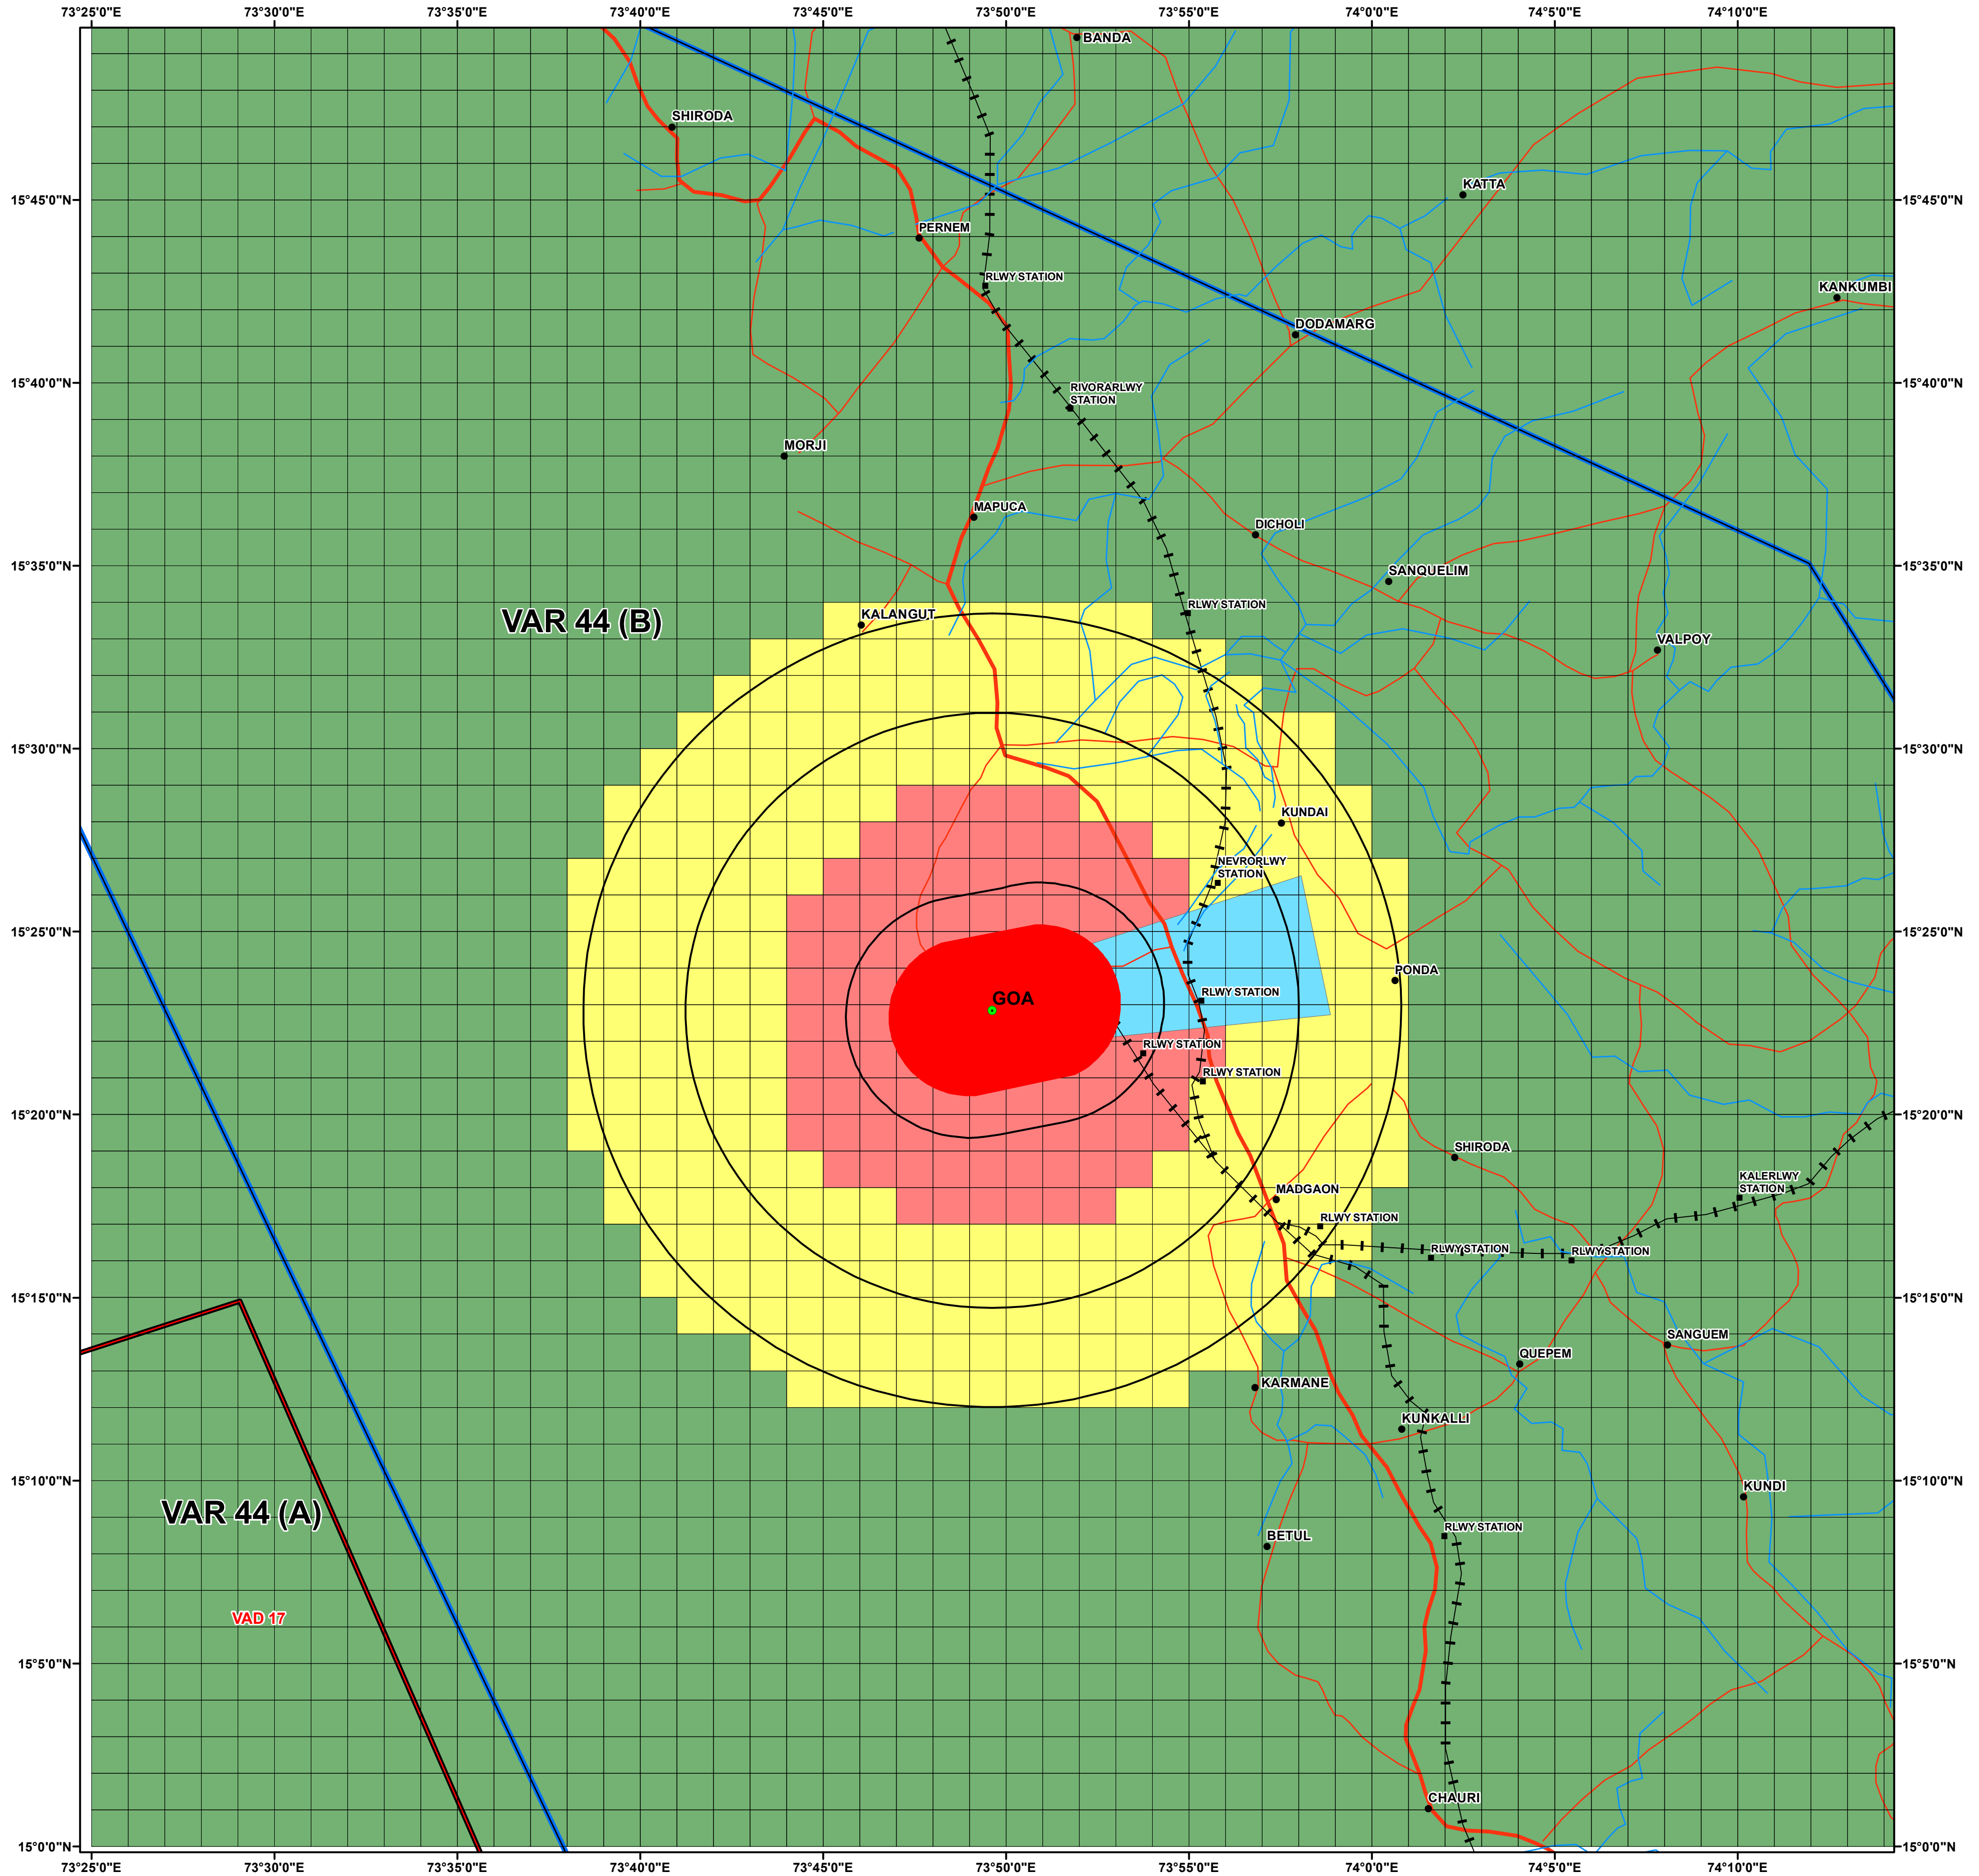

COLOUR CODED ZONING MAP

INS HANSA GOA

AERODROME ELEVATION 56.8 M AMSL

ARP ELEVATION 45.7 M AMSL

SCALE: 1:192,000

Legend	
	ARP
	CCZM_GRID
	DANGER AREA
	RAILWAY STATION
	STREAMS
	RAILWAY DOUBLE LINE
	RAILWAY SINGLE LINE
	ROAD 1ST IMPORTANCE
	RESTRICTED AREA
	PROHIBITED AREA
	ROAD 2ND IMPORTANCE
	RED : IRRESPECTIVE OF BUILDING HEIGHT, NOC TO BE APPLIED FOR
	BLUE : NOC EXEMPTED IF TOP ELEVATION IS 101 M AMSL OR BELOW
	PINK : NOC EXEMPTED IF TOP ELEVATION IS 102 M AMSL OR BELOW
	YELLOW : NOC EXEMPTED IF TOP ELEVATION IS 166 M AMSL OR BELOW
	GREEN : NOC EXEMPTED IF TOP ELEVATION IS 196 M AMSL OR BELOW